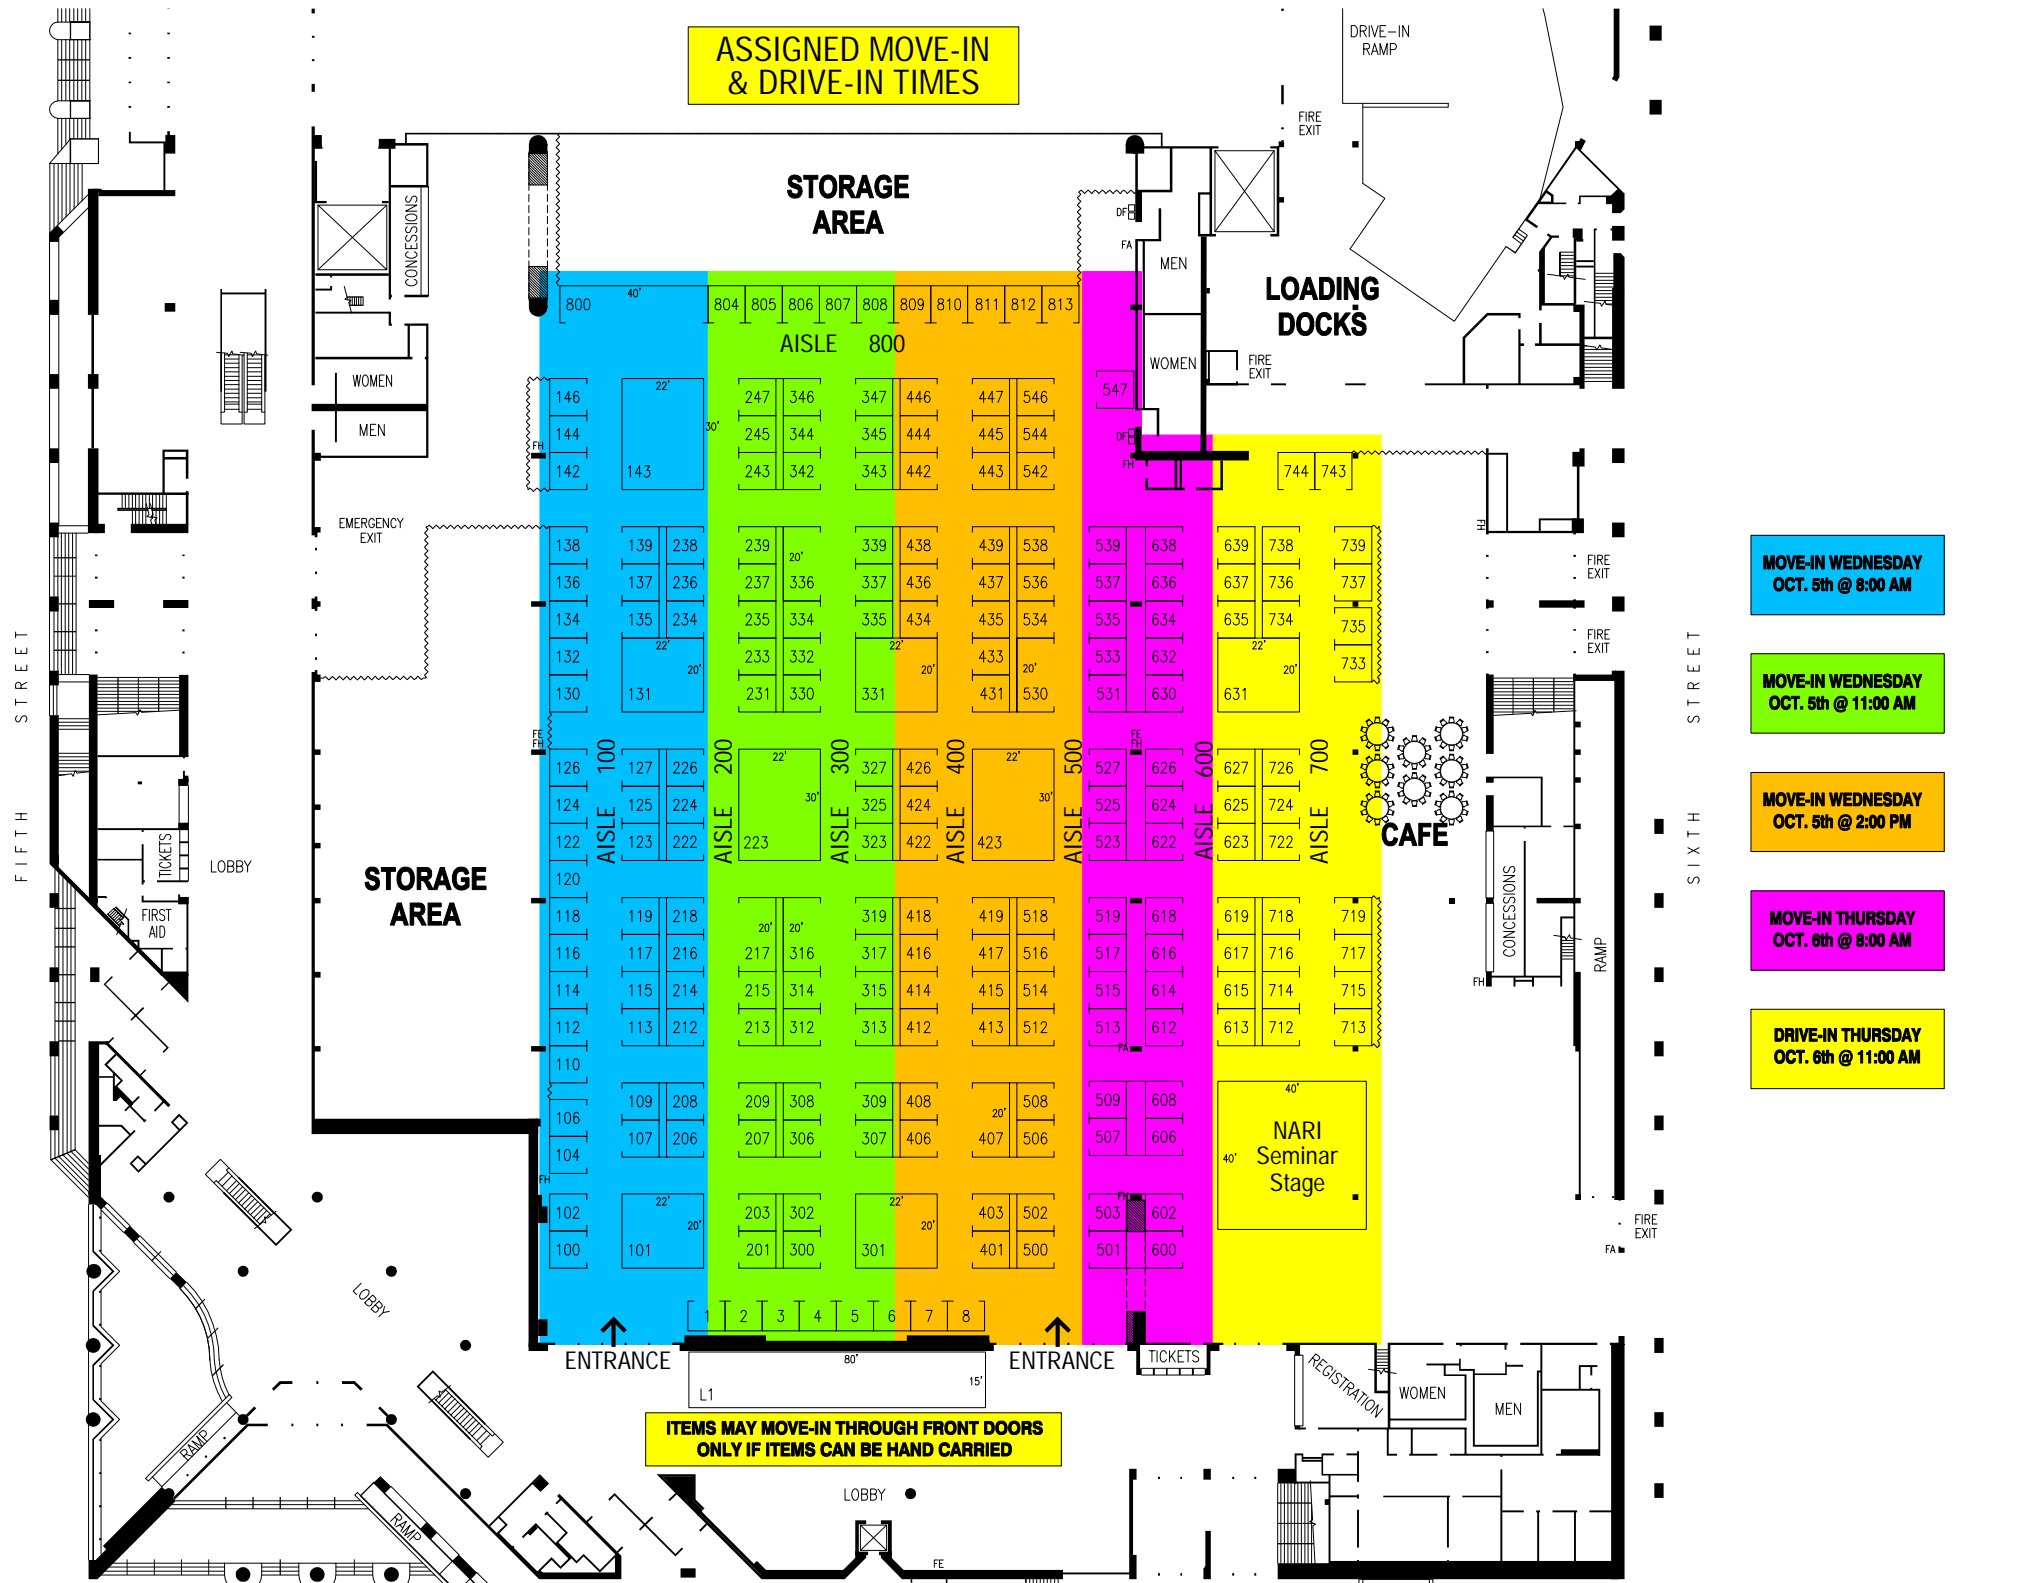

ASSIGNED MOVE-IN & DRIVE-IN TIMES

**MOVE-IN WEDNESDAY
OCT. 5th @ 8:00 AM**

**MOVE-IN WEDNESDAY
OCT. 5th @ 11:00 AM**

**MOVE-IN WEDNESDAY
OCT. 5th @ 2:00 PM**

**MOVE-IN THURSDAY
OCT. 6th @ 8:00 AM**

**DRIVE-IN THURSDAY
OCT. 6th @ 11:00 AM**

**ITEMS MAY MOVE-IN THROUGH FRONT DOORS
ONLY IF ITEMS CAN BE HAND CARRIED**